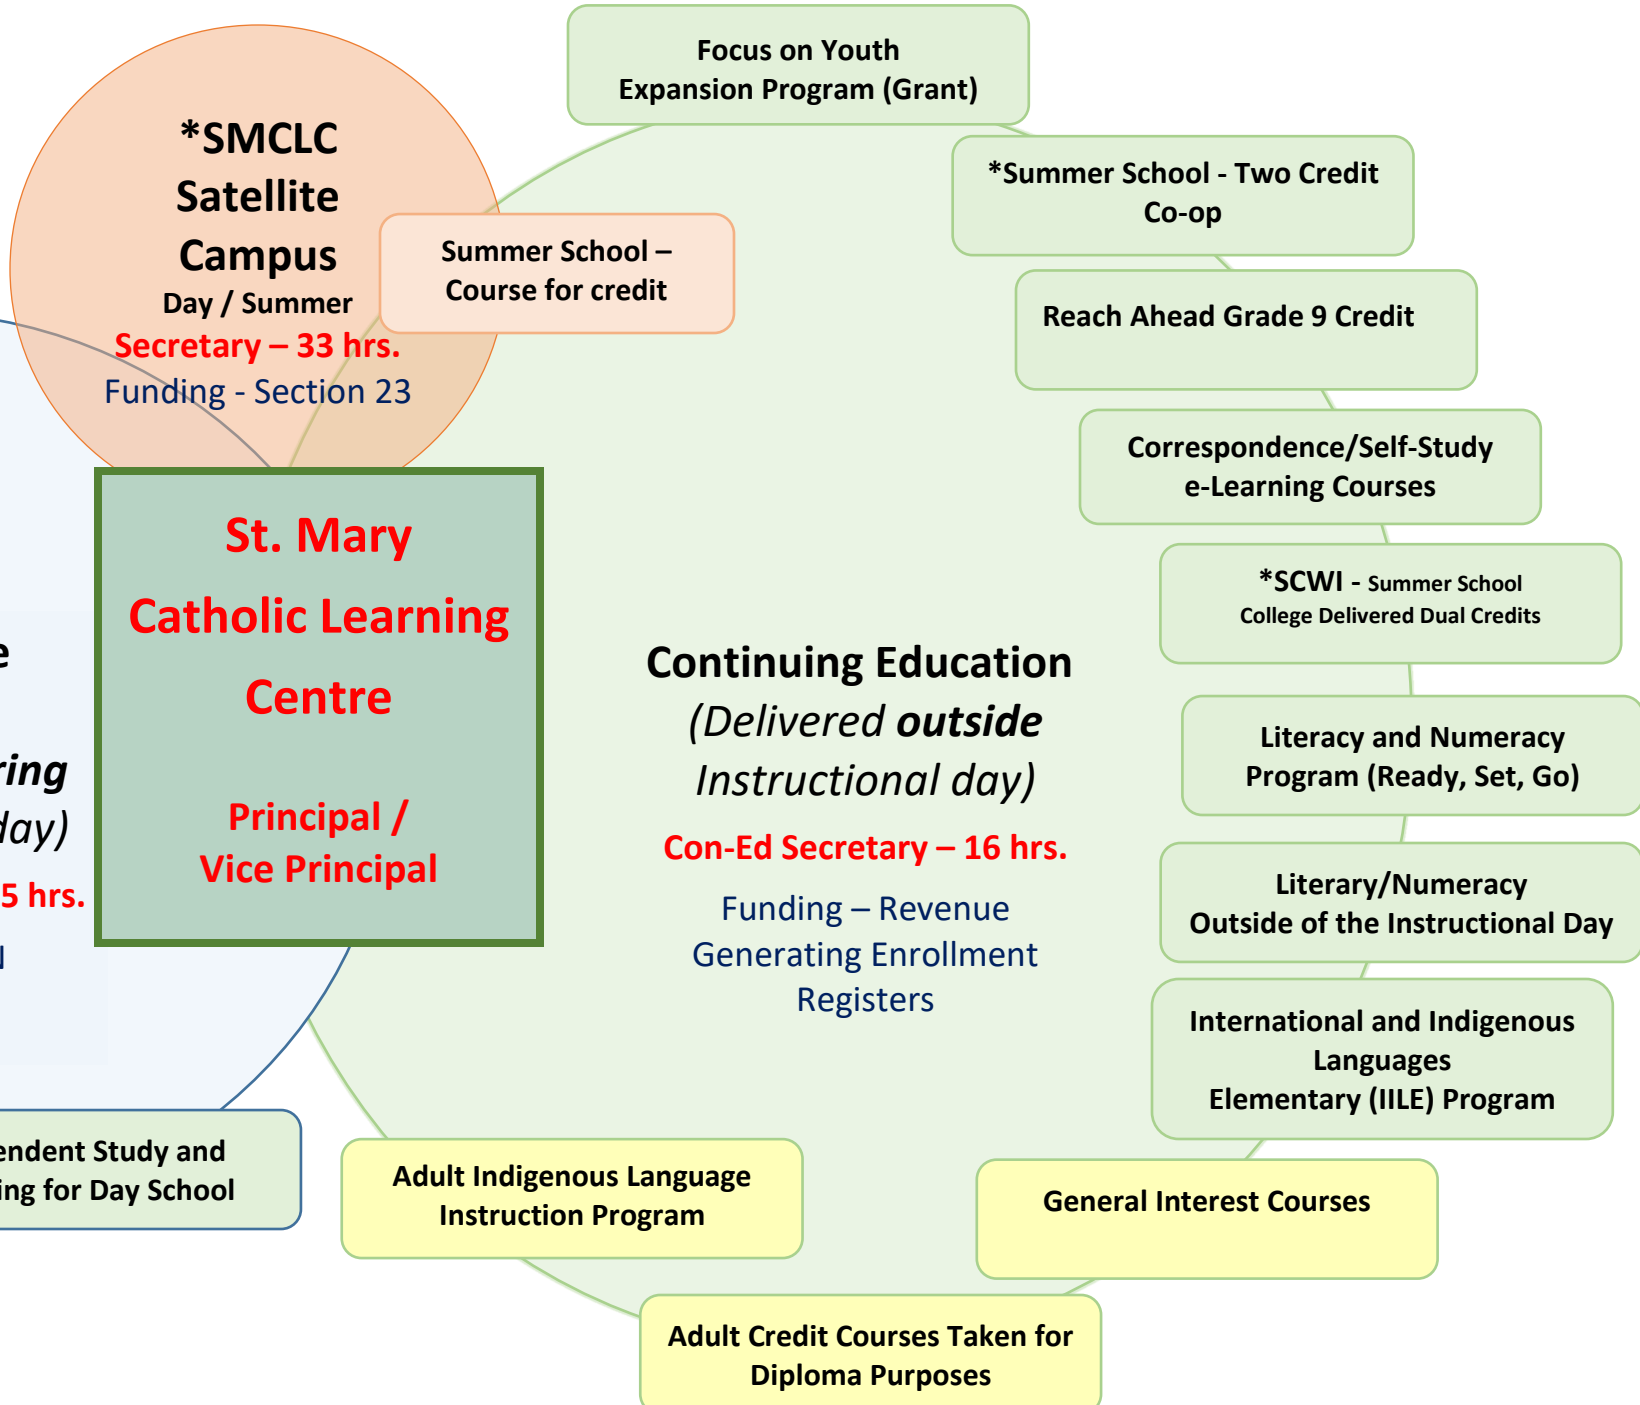

# Alternative and Continuing Education

*Hearts on Fire (Luke 24:32)*  
*Journey, Encounter, Transform*

- Legend**
- \* - Credit Recovery/Credit Rescue
  - Blue - Program Implemented
  - Green - Program Implemented
  - Orange - Program Implemented
  - Yellow - Program for future consideration